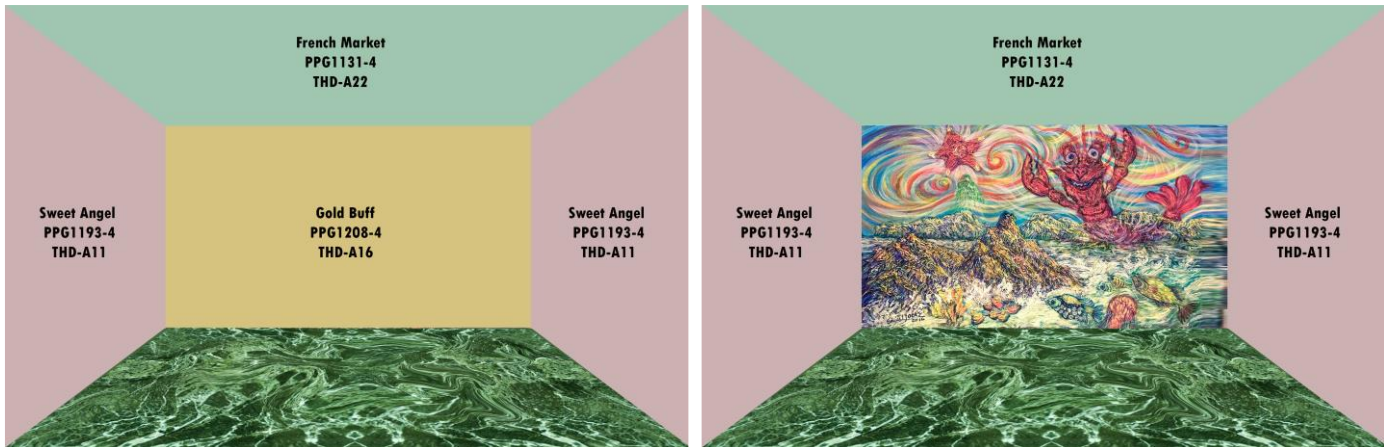

Color Scheme No. 1 for walls, ceiling and carpet floor.

Color Scheme No. 1 for walls, ceiling and green marble floor.

Green marble suppliers.

Color Scheme No. 2 for walls, ceiling and light yellow orange marble floor.