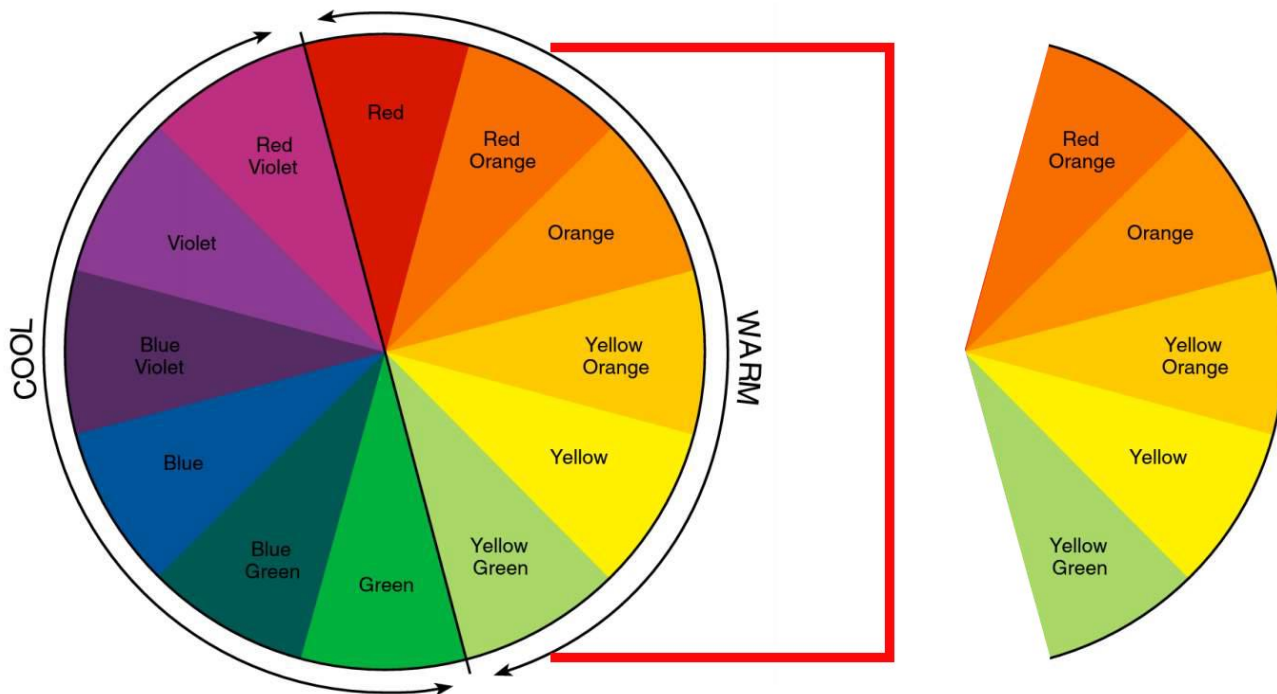

Chosen color scheme:

Analogous with various values and saturations of 5 warm colors, including Red Orange, Orange, Yellow Orange, Yellow, and Yellow Green.

The chosen analogous color harmony scheme.

Basic hues, values, and saturation: