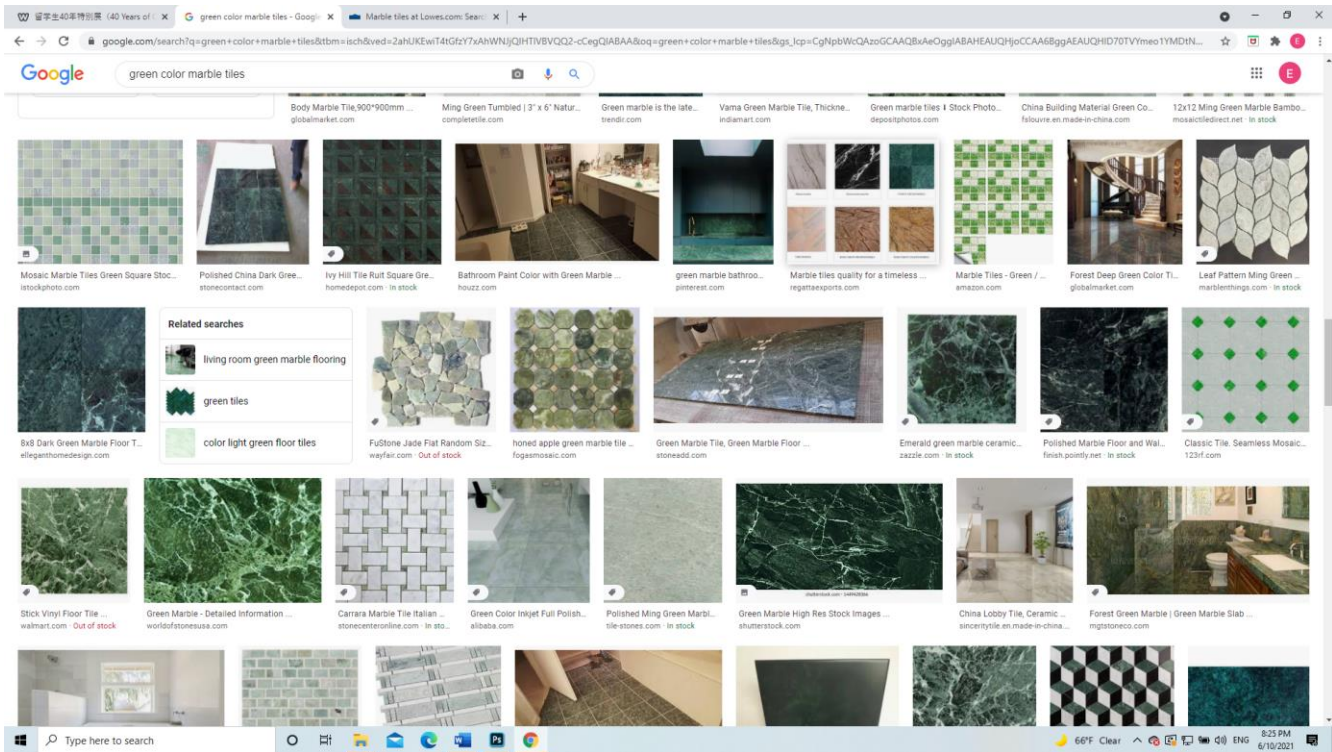

Home Depot Paint samples for walls and ceiling. Color references for movable fixtures and objects.

Yellow Green paint samples with different values and saturations, The Home Depot.

Yellow paint samples with different values and saturations, The Home Depot.

Orange paint samples with different values and saturations, The Home Depot.

Red paint samples with different values and saturations, The Home Depot.

Colors for the major components of the space:

- **Walls:** As show in the picture below, three walls could be painted with light orange and light yellow with semi-gloss water-based paint from The Home Depot; the missing wall could have a mural painting similar in color scheme to the image shown.
- **Ceiling:** Semi-gloss water-based light yellow green paint from The Home Depot could be used.
- **Floor:** Carpet with dark green color could be used to give a feeling of “nature” or lawn.
- **Fabrics:** Reference colors in the picture below could be used.
- **Furniture finish:** Reference colors, notably brown, dark or high intensity red orange, orange, yellow orange and yellow, as well as neutral colors (black, gray, silver, copper or gold) as shown in the picture below could be used; these colors apply to (1) traditional Chinese style furniture for entertaining activities, and (2) Modern American or international style office furniture (especially those made by IKEA) for office work activities.

Color Scheme No. 1 for walls, ceiling and carpet floor.

Color Scheme No. 1 for walls, ceiling and green marble floor.

Green marble suppliers.

Color Scheme No. 2 for walls, ceiling and light yellow orange marble floor.

Light yellow orange (beige) marble from The Home Depot.

Color Scheme No. 2 for walls, ceiling and dark yellow orange marble floor.

Dark yellow orange marble from Lowe's.

Color Scheme No. 2 for walls, ceiling and dark red orange marble floor.