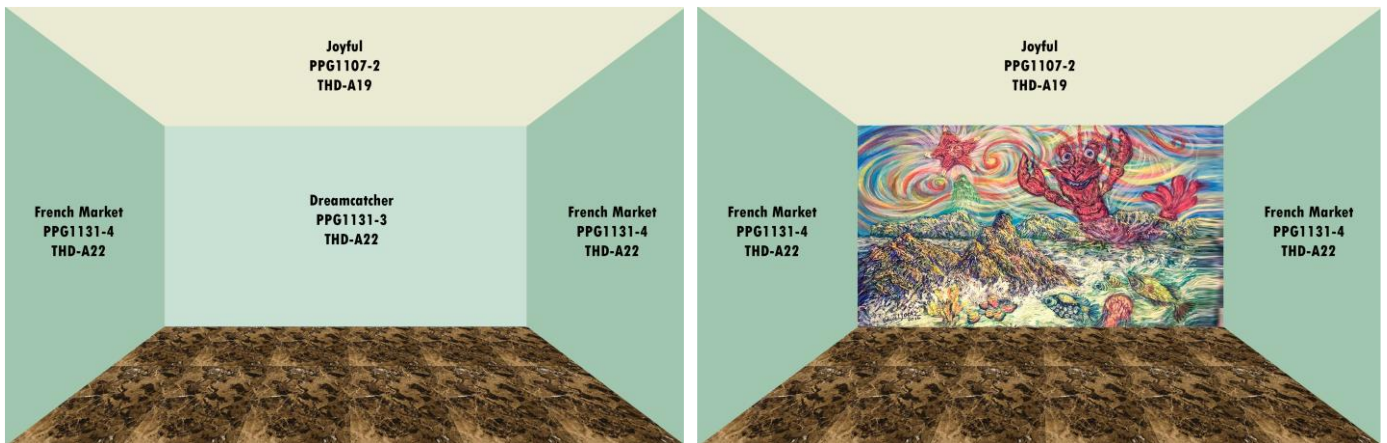

Color Scheme No. 1 for walls, ceiling and carpet floor.

Color Scheme No. 1 for walls, ceiling and green marble floor.

Green marble suppliers.

Color Scheme No. 2 for walls, ceiling and light yellow orange marble floor.

Light yellow orange (beige) marble from The Home Depot.

Color Scheme No. 2 for walls, ceiling and dark yellow orange marble floor.

Dark yellow orange marble from Lowe's.

Color Scheme No. 2 for walls, ceiling and dark red orange marble floor.