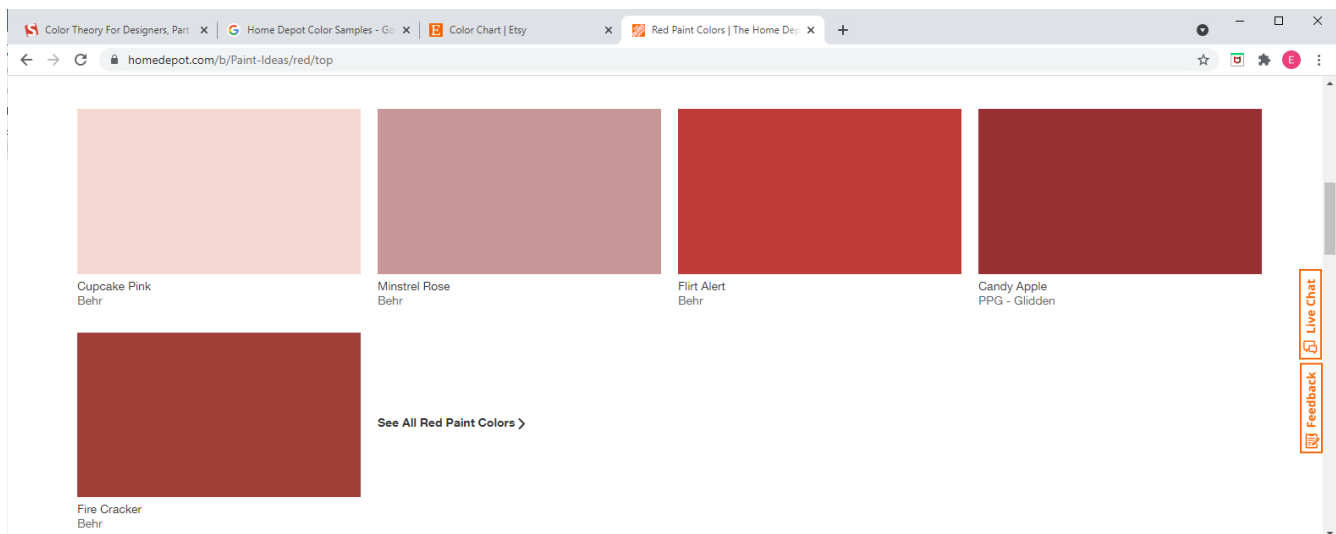

Paint chips samples from The Home Depot will be used as reference colors:

- (1) Light or “pastel” colors or tints for walls and ceiling, to be painted with semi-gloss paint from The Home Depot;
- (2) Dark colors or “shades” and “tones” as well as intense or “pure” hues, as reference colors for fixtures, furniture, arts and crafts or decorative items.

Home Depot Paint samples for walls and ceiling. Color references for movable fixtures and objects.

Yellow Green paint samples with different values and saturations, The Home Depot.

Yellow paint samples with different values and saturations, The Home Depot.

Orange paint samples with different values and saturations, The Home Depot.

Red paint samples with different values and saturations, The Home Depot.

Colors for the major components of the space:

- **Walls:** As show in the picture below, three walls could be painted with light orange and light yellow with semi-gloss water-based paint from The Home Depot; the missing wall could have a mural painting similar in color scheme to the image shown.
- **Ceiling:** Semi-gloss water-based light yellow green paint from The Home Depot could be used.
- **Floor:** Carpet with dark green color could be used to give a feeling of “nature” or lawn.
- **Fabrics:** Reference colors in the picture below could be used.
- **Furniture finish:** Reference colors, notably brown, dark or high intensity red orange, orange, yellow orange and yellow, as well as neutral colors (black, gray, silver, copper or gold) as shown in the picture below could be used; these colors apply to (1) traditional Chinese style furniture for entertaining activities, and (2) Modern American or international style office furniture (especially those made by IKEA) for office work activities.

Color Scheme No. 1 for walls, ceiling and carpet floor.

Color Scheme No. 1 for walls, ceiling and green marble floor.

Green marble suppliers.

Color Scheme No. 2 for walls, ceiling and light yellow orange marble floor.