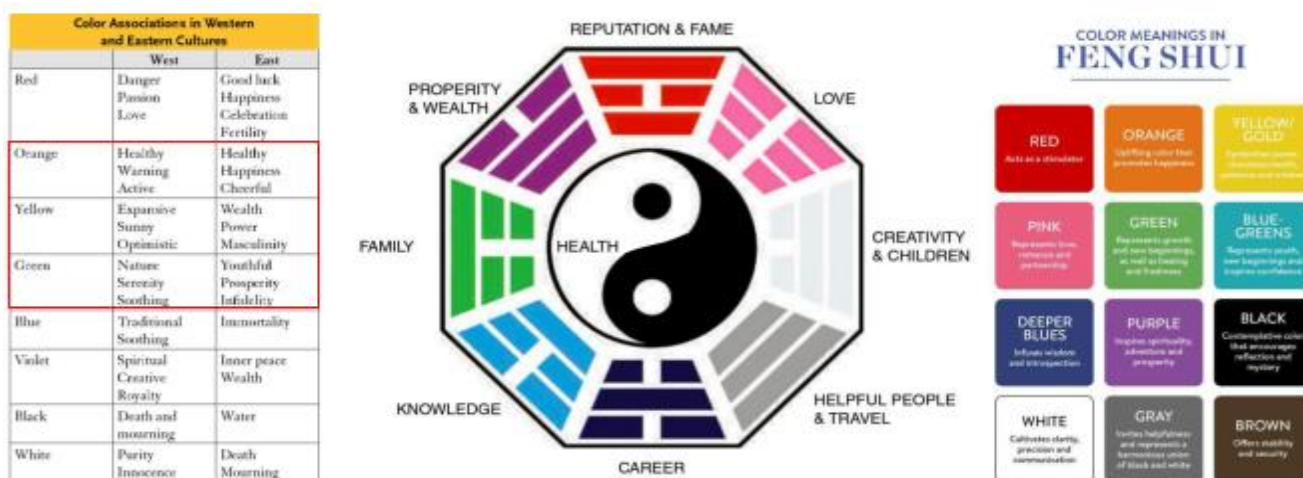

Client's aesthetic preferences and design philosophy:

Mrs. Wanda Chandler was raised in China in a wealthy literati-gentry family of land-owners and entrepreneurs before the 1949 Chinese Revolution and received a traditional Chinese education at home in addition to schooling in public schools operated by the Chinese Nationalist Government of Generalissimo Chiang Kai-shek before 1949, but by the new Chinese Communist Government of Chairman Mao Tsetung after 1949. She also received some education in Hong Kong in a British-operated private high school after her family moved to Hong Kong. Therefore, her aesthetic values are a combination of traditional Chinese and modern Anglo-American elements. Besides business endeavors, she is also active in local Chinese-American civil groups; and her preference is on one based on traditional Chinese arts and culture with inclusion of some Anglo-American elements. She prefers light pastel colors with some focus or accents in intense colors, with a “feminine” feeling, to create a quiet, peaceable, but at the same time romantic, dynamic and rhythmic environment. In order to reflect her basic aesthetic values, the choice of colors would take into consideration the following factors: (1) Color association in Western and Eastern cultures, (2) meanings of colors in Feng Shui, and (3) meanings of colors in Bagua (the Eight Spiritual Signs).

Client's needs:

Mrs. Wanda Chandler needs a home office that could be used for (1) processing payment of rents from renters and transfer of money to her banking accounts, (2) watch YouTube videos from a large screen to be placed on a drawer, (3) receive guests on the weekends and during holiday seasons for private parties or lectures by scholars to small groups of prominent Chinese-Americans in Southern California, and (4) receive private lessons on Chinese brush painting and American impressionist painting as a hobby, with a one-to-one, or one-to-five instructor-student ratio.

Chosen color scheme:

Analogous with various values and saturations of 5 warm colors, including Red Orange, Orange, Yellow Orange, Yellow, and Yellow Green.